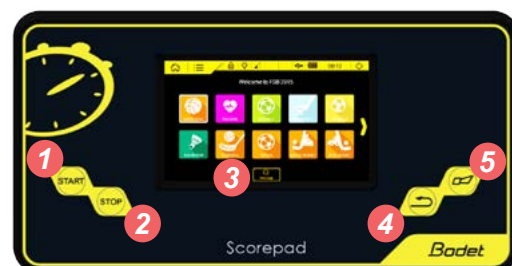

BODET Scorepad

Customizable and scalable, the Scorepad guarantees the scoring display of a large variety of sports:

INDOOR SPORTS

COMBAT SPORTS

SPECIFIC MODES

OUTDOOR SPORTS

General presentation

- The Scorepad touchscreen keyboard is suitable for use in all sports halls and outdoors.
- Its 7-inch touchscreen can be used to configure display and buttons for each sport by customising functions and team colours.
- Text can be entered for team names, player names and messages.
- Its connectivity includes network, USB and HDMI functionality, as well as functions specific to each sport.
- Sports updates, saved configurations and settings are easily accessible via the USB port.
- The display of results is sent to scoreboards and video screens. The keyboard also has an HDMI output which can be used to show the sport in question directly on a TV screen.
- Wired or HF Radio communication with the scoreboards.
- HF Radio communication also allows keyboard mobility, with standalone operation using a battery.
- HDMI output resolution : 1 280 × 720 pixels (720p).

Communication

- **Scoreboard**..... HF radio and/or wire communication.
- **Video and other display**..... HDMI and network communication.

Button functions

- 1 • Start button: used to launch game clock.
- 2 • Stop button: used to stop game clock.
- 3 • 7" LCD touchscreen: used to configure all sports displays.
- 4 • Correction button: used to correct previous action.
- 5 • Horn button: sounds or stops horn immediately.

Ref. 642N61F 01/20

>> www.bodet-sport.com <<

Non contractual document. © 2020, Bodet SA. All rights reserved.

BODET Scorepad

Mechanics

- Solid, light, keyboard, resistant to ball impact.
 - 2 fold-up tilting legs to tilt keyboard towards operator (5°).
 - Integrated backup battery adding a 15 min operating time in case of main power failure.
- Option: additional long-life battery increasing the operating time without main power from 4 to 8 hours depending on the way the keyboard is used.