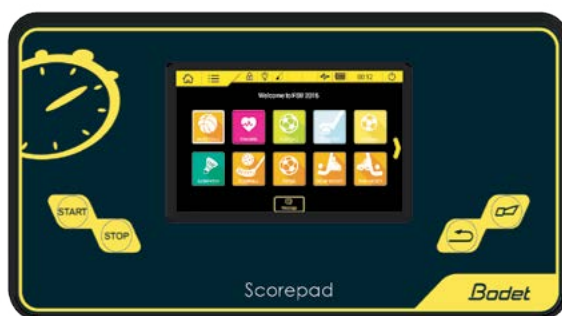

BODET Scorepad

Customizable and scalable, the Scorepad guarantees the scoring display of a large variety of sports:

INDOOR SPORTS

COMBAT SPORTS

SPECIFIC MODES

OUTDOOR SPORTS

General presentation

- The Scorepad touchscreen keyboard is suitable for use in all sports halls and outdoors.
- Its 7-inch touchscreen can be used to configure display and buttons for each sport by customising functions and team colours.
- Text can be entered for team names, player names and messages.
- Its connectivity includes network, USB and HDMI functionality, as well as functions specific to each sport.
- Sports updates, saved configurations and settings are easily accessible via the USB port.
- The display of results is sent to scoreboards and video screens. The keyboard also has an HDMI output which can be used to show the sport in question directly on a TV screen.
- Wired or HF Radio communication with the scoreboards.
- HF Radio communication also allows keyboard mobility, with standalone operation using a battery.
- HDMI output resolution : 1 280 × 720 pixels (720p).

Communication

- **Scoreboard**..... HF radio and/or wire communication.
- **Video and other display**..... HDMI and network communication.

Button functions

- 1 • Start button: used to launch game clock.
- 2 • Stop button: used to stop game clock.
- 3 • 7" LCD touchscreen: used to configure all sports displays.
- 4 • Correction button: used to correct previous action.
- 5 • Horn button: sounds or stops horn immediately.

Ref. 642N61F 01/20

>> www.bodet-sport.com <<

Non contractual document. © 2020, Bodet SA. All rights reserved.

BODET Scorepad

Mechanics

- Solid, light, keyboard, resistant to ball impact.
 - 2 fold-up tilting legs to tilt keyboard towards operator (5°).
 - Integrated backup battery adding a 15 min operating time in case of main power failure.
- Option: additional long-life battery increasing the operating time without main power from 4 to 8 hours depending on the way the keyboard is used.