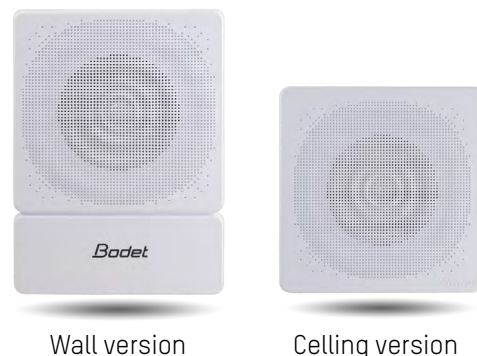

DESCRIPTION

- Sounder (for indoor) bells, melodies, voice calls and SEP* alarms.
- 3 operating modes:
  - Broadcast of melodies stored in the product. Control by Sigma master clock (the Ethernet network) or by manual command from the control box (ex: SEP alarm).
  - Voice calls: from microphone or sent from the computer.
  - Broadcast of streaming audio and/or music from the computer.
- The adjustment of the sound level is accomplished via the embedded web server (for all broadcasts).

*SEP: Safety Emergency Procedures.

STANDARDS

- Applicable standards: EN 60950 - EN 55022 - EN 55024 - EN 62311.

TECHNICAL FEATURES

- **Test**..... 1 button.
- **Power supply indicator**..... - Led ON (green) = device powered on:
  - Led OFF = no power:
- **Network indicator**..... - Led flashing green quickly = connection to the network in progress:
  - Led flashing green slowly = device connected to the network:
  - Led flashing red slowly = loss of network connection or failure to connect to the network:
- **Audio files format**..... MP3.
- **Loudspeaker**..... 7 W.
- **Adjustable sound level**..... 90 db maximum (1 meter).
- **Supervision**..... SNMP v1 and v2c.

MECHANICAL FEATURES

- **Construction**..... White ABS casing M3 (IP31,IK07).
- **Operating temperature range**..... 0° to +50°C.

WALL VERSION

- **Dimensions of product**..... H230 x L163 x D80/50 mm.
- **Dimensions of mounting pattern**..... H168 x L90 mm.
- **Weight**..... 680 g.

CEILING VERSION

- **Dimensions of product**..... H174.8 x L174.8 x D67mm.
- **Dimensions of mounting pattern**..... Ø160 mm.
- **Weight**..... 608 g.

ELECTRICAL FEATURES

- **Power supply**..... PoE (Power over Ethernet).
- **Consumption max (Boost deactivated)**..... 13 W.
  - Default melodies and general call: 10W.

REFERENCES

- 907 710..... Wall sounder
- 907 720..... Ceiling sounder