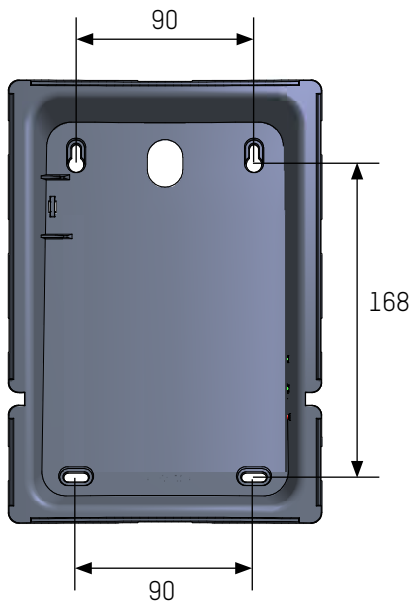

## WALL VERSION

- **Dimensions of product**..... H230 x L163 x D80/50 mm.
- **Dimensions of mounting pattern**..... H168 x L90 mm.
- **Weight**..... 680 g.

## CEILING VERSION

- **Dimensions of product**..... H174.8 x L174.8 x D67mm.
- **Dimensions of mounting pattern**..... Ø160 mm.
- **Weight**..... 608 g.

## Ceiling sounder

Dimensions in mm