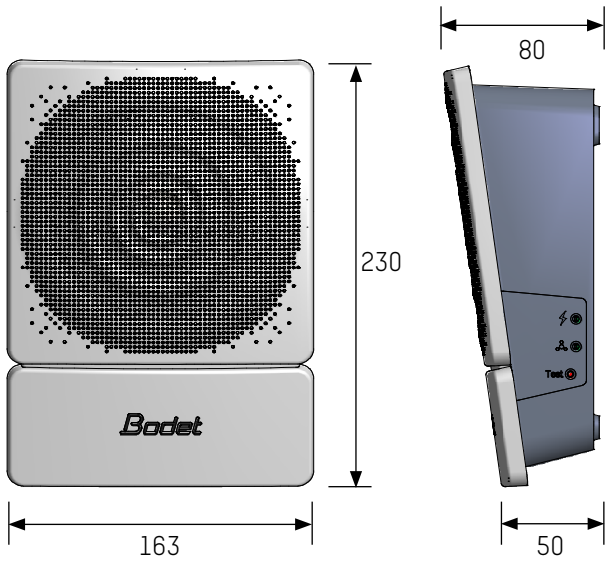

Wall sounder