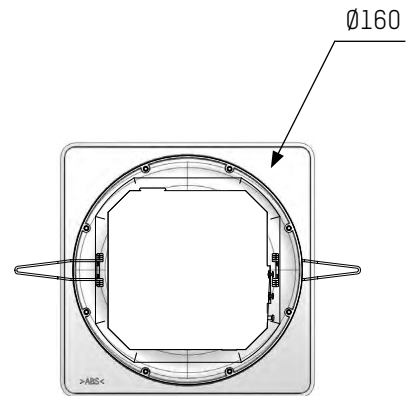

## WALL VERSION

- **Dimensions of product**..... H230 x L163 x D80/50 mm.
- **Dimensions of mounting pattern**..... H168 x L90 mm.
- **Weight**..... 680 g.

## CEILING VERSION

- **Dimensions of product**..... H174.8 x L174.8 x D67mm.
- **Dimensions of mounting pattern**..... Ø160 mm.
- **Weight**..... 608 g.

## REFERENCES

- 907 710..... Wall sounder
- 907 720..... Ceiling sounder

## Ceiling sounder

Dimensions in mm