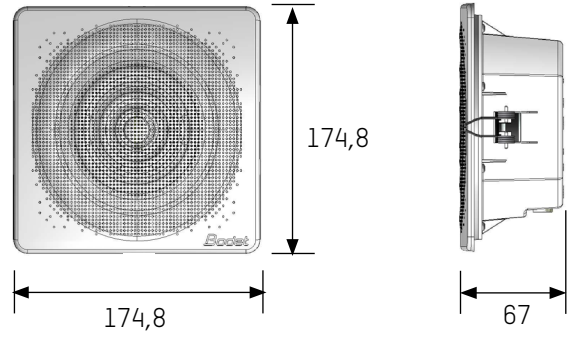

Ceiling sounder